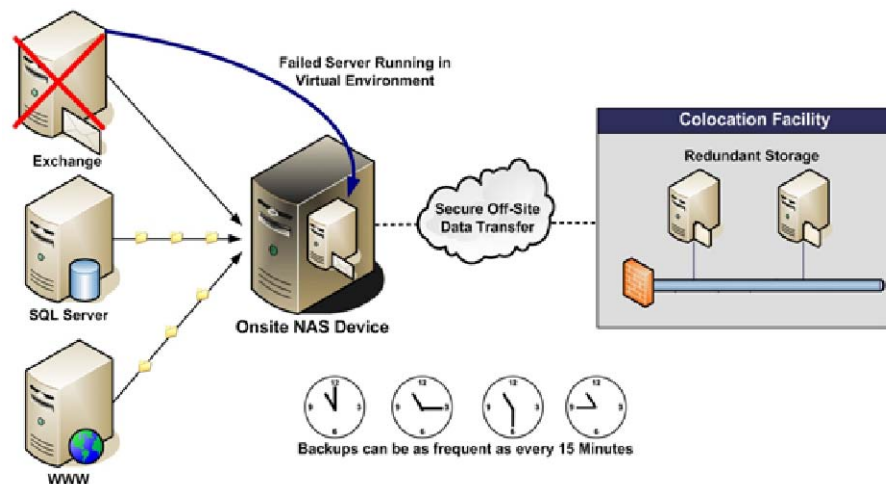

Onsite Virtual Server. Should any of your servers fail, our server virtualization technology embedded in the Network Attached Storage (NAS) allows your servers and applications to be restored and rebooted within hours. The NAS multitasks so that, even while functioning as a virtual server, it can continue to back up data from other devices.

A Complete Image. We generate an image of all hard drive partitions via an agent on the NAS device which is warehoused at your location. The data is stored AES-256 bit encrypted and compressed. This data is written at block level. Block transfer is the most efficient way to write to disk and is much less prone to errors.

Intuitive and Flexible Restoration. The PowerView BDR allows for recovery of files, folders, partitions, mailboxes/messages, databases/tables using a quick and intuitive process. In case of a complete server failure we support a bare metal restore to new dissimilar hardware. The 15-minute incremental based backup allows restores to be done from any point in time, allowing for multiple versions of your data.

- Complete Server Volume Image
- Disk-to-Disk Block Level Backups
- On-Site and Off-Site Storage Solution
- Virtualization of Failed Servers
- Bare Metal Restores to Dissimilar Hardware
- 24X7 Monitoring and Management
- Exchange Mailbox/Message Recovery
- SQL Server Database/Table Recovery
- Backups Frequent as Every 15 Minutes
- 2:1 Compression of all Stored Data
- 256-bit Secure Storage and Off-Site Transfer

Secure Remote Storage. After imaging the servers, the NAS device creates an independent 256-bit encrypted tunnel and transmits the imaged data to a secure offsite location where it resides in an encrypted, compressed format. That remote site then replicates again to an alternate data center, creating a total of three geographically different copies of your data.

Call to learn more about the PowerView BDR

941-953-7455